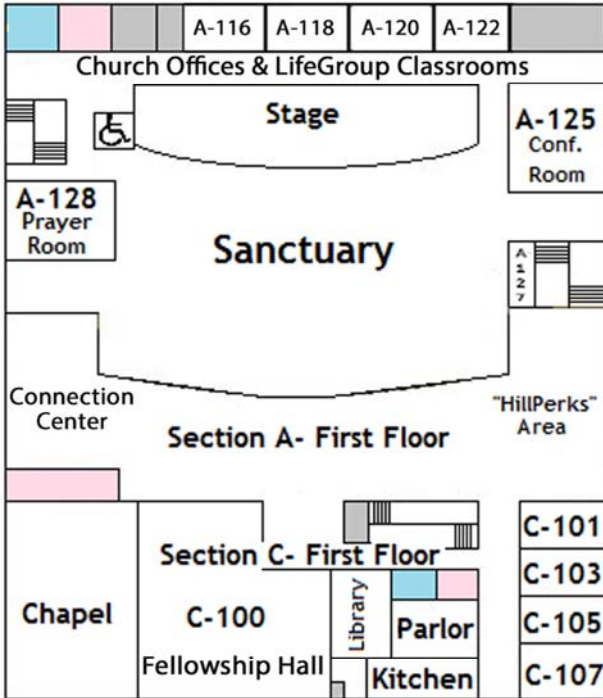

Campus Map

Section B- Preschool

CONNECT
GROW
SERVE

LifeGroup Directory

LifeGroups 9:15am Worship Service 10:30am
 Sunday Evening Worship Service 6:00pm

WOODLAND HILLS
 Baptist Church

Get Connected

Woodland Hills LifeGroups Directory