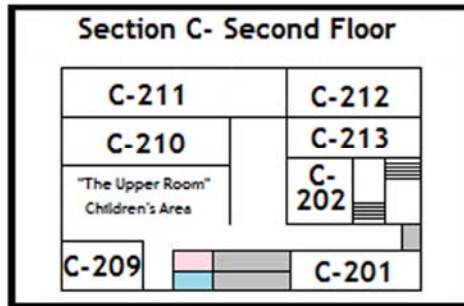

Campus Map

Section B- Preschool

CONNECT
GROW
SERVE

LifeGroup Directory

LifeGroups 9:15am Worship Service 10:30am
 Sunday Evening Worship Service 6:00pm

WOODLAND HILLS
 Baptist Church

Get Connected

Woodland Hills LifeGroups Directory