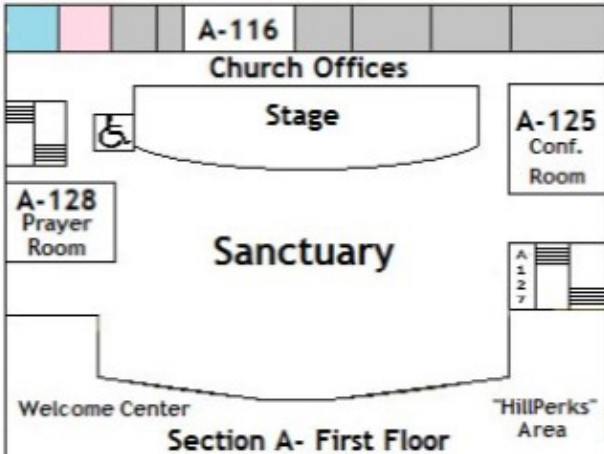

Campus Map

CONNECT
GROW
SERVE

LifeGroup Directory

LifeGroups 9:15am Worship Service 10:30am
Sunday Evening Worship Service 6:00pm

WOODLAND HILLS
Baptist Church

Get Connected

Woodland Hills LifeGroups Directory