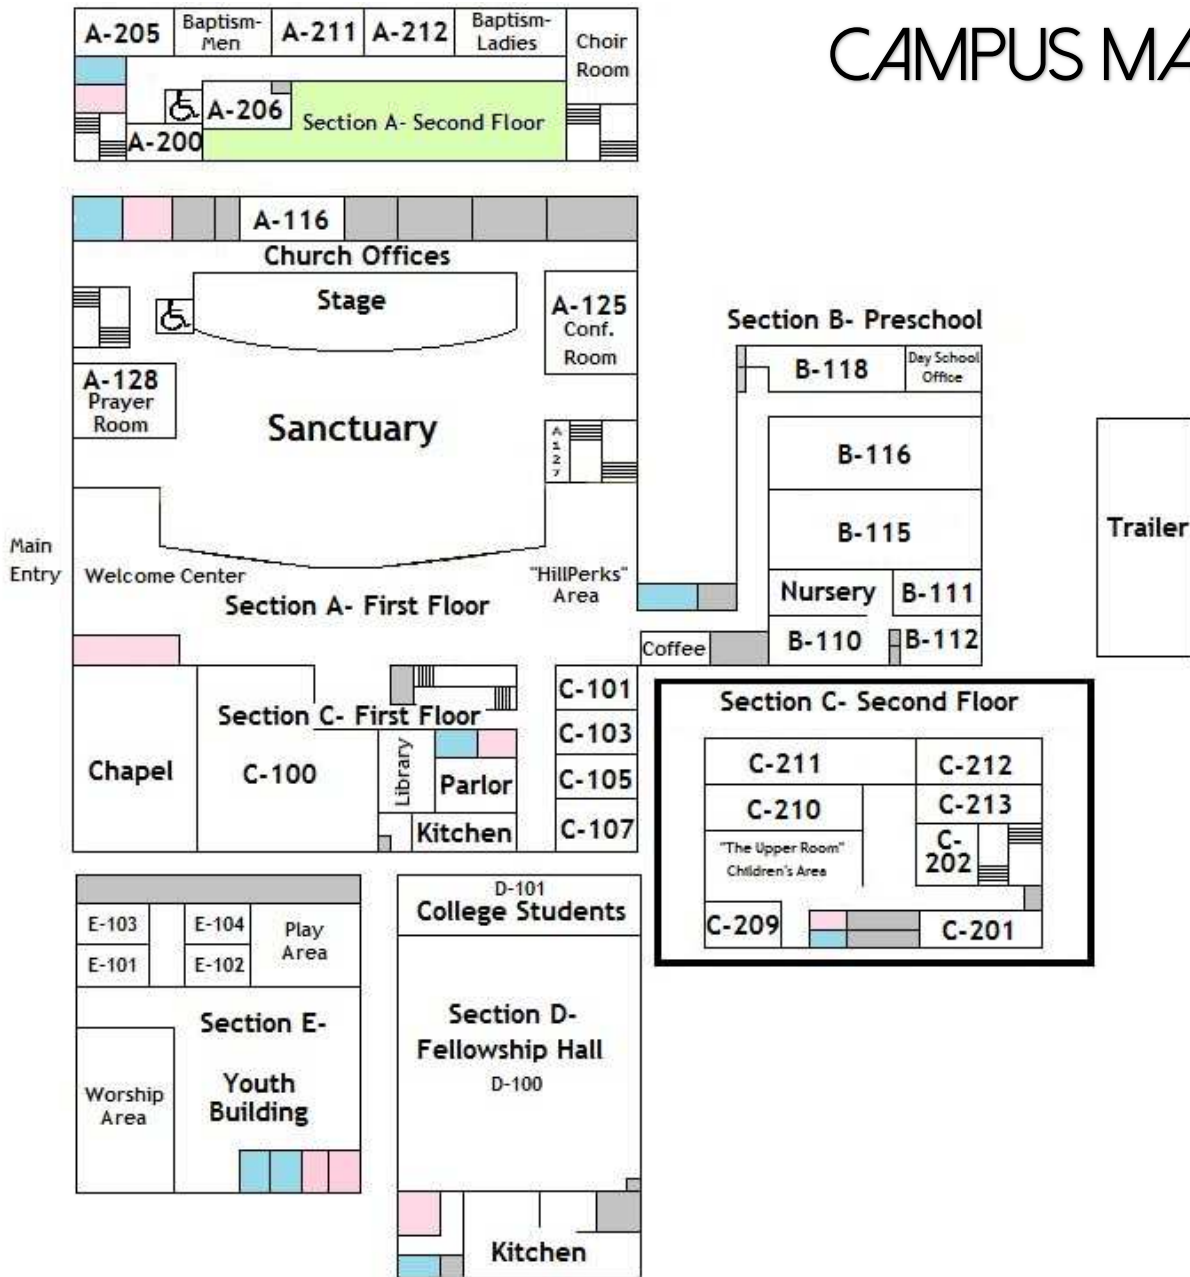

CAMPUS MAP

LIFEGROUPS 9:15AM WORSHIP SERVICE 10:30AM
 SUNDAY EVENING WORSHIP SERVICE 6:00PM

GET CONNECTED WOODLAND HILLS LIFEGROUPS DIRECTORY

CLASS	LEADER	ROOM
PRESCHOOL		
Nursery	Erika Jackson Rhonda Dawes	B-110
2 year olds	Melissa Clayton	B-111
3 year olds	Sara Amos	B-115
Pre-K	Rosio Newton	B-116