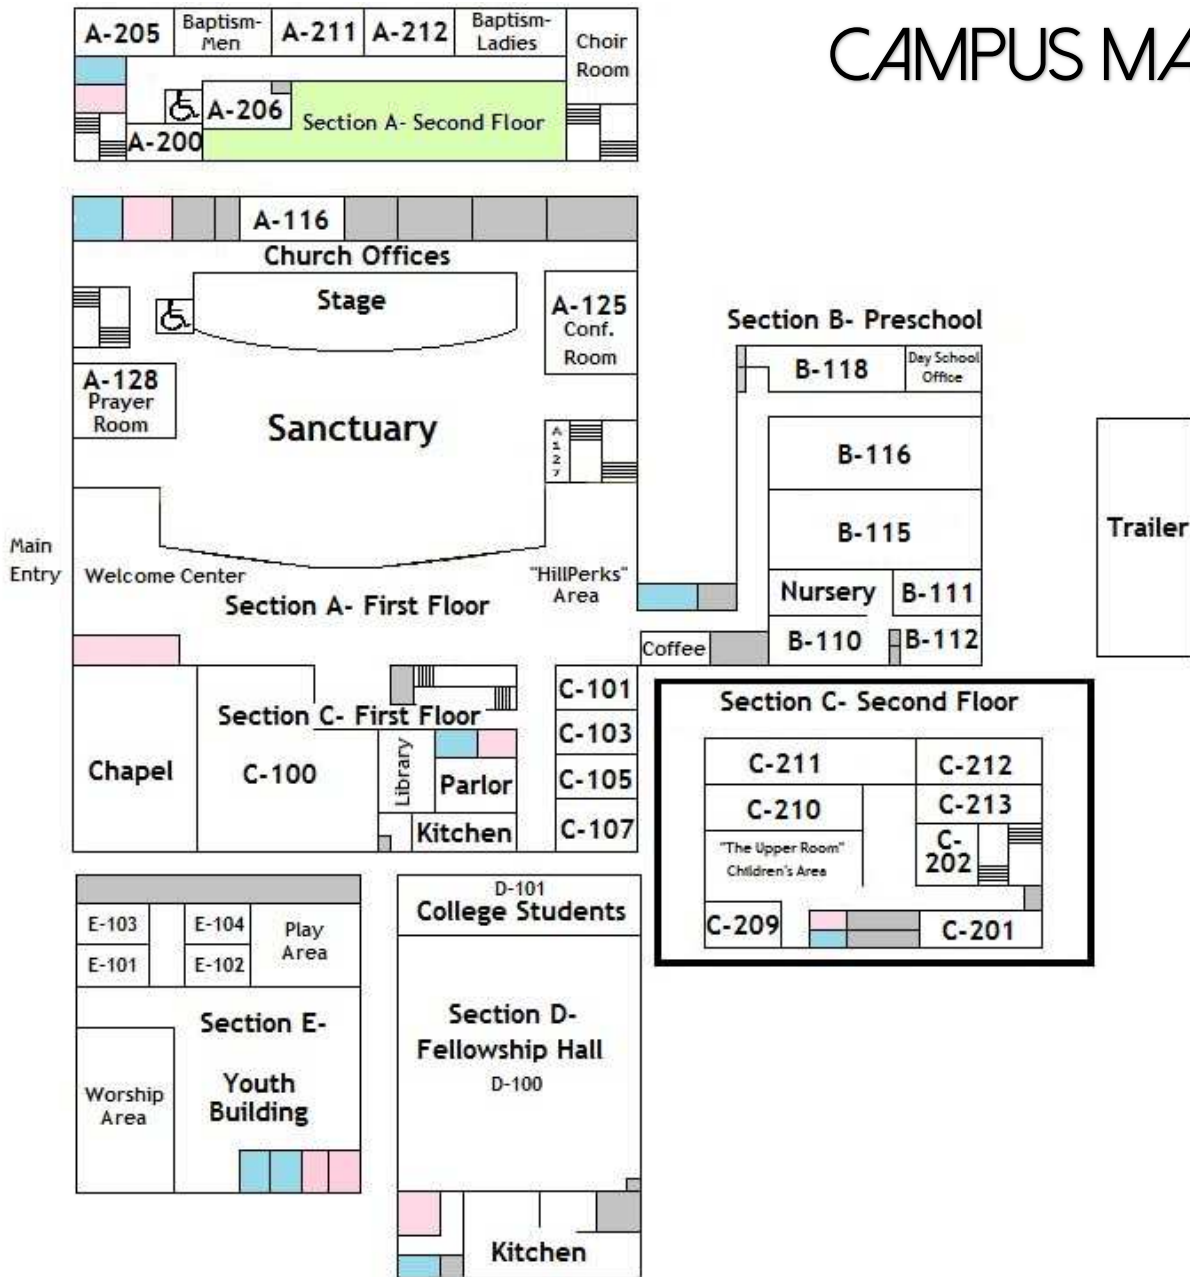

# CAMPUS MAP

LIFEGROUPS 9:15AM WORSHIP SERVICE 10:30AM  
 SUNDAY EVENING WORSHIP SERVICE 6:00PM