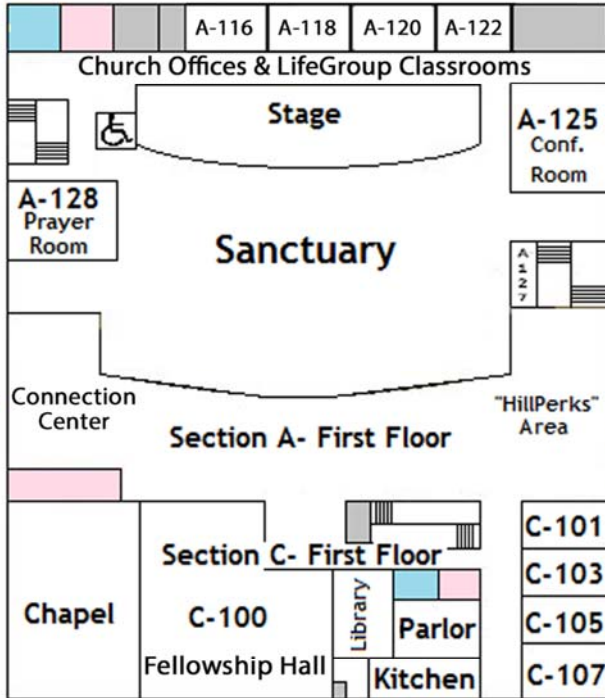

Campus Map

Section B- Preschool

CONNECT
GROW
SERVE

LifeGroup Directory

LifeGroups 9:15am Worship Service 10:30am
 Sunday Evening Worship Service 6:00pm

WOODLAND HILLS
 Baptist Church

Get Connected

Woodland Hills LifeGroups Directory