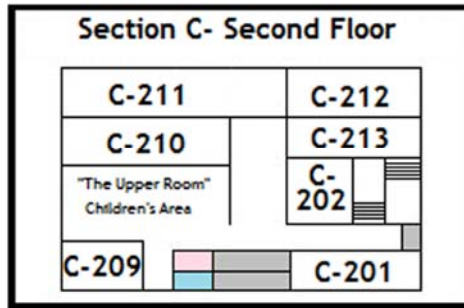

Campus Map

Section B- Preschool

CONNECT
GROW
SERVE

LifeGroup Directory

LifeGroups 9:15am Worship Service 10:30am
 Sunday Evening Worship Service 6:00pm

WOODLAND HILLS
 Baptist Church

Get Connected

Woodland Hills LifeGroups Directory